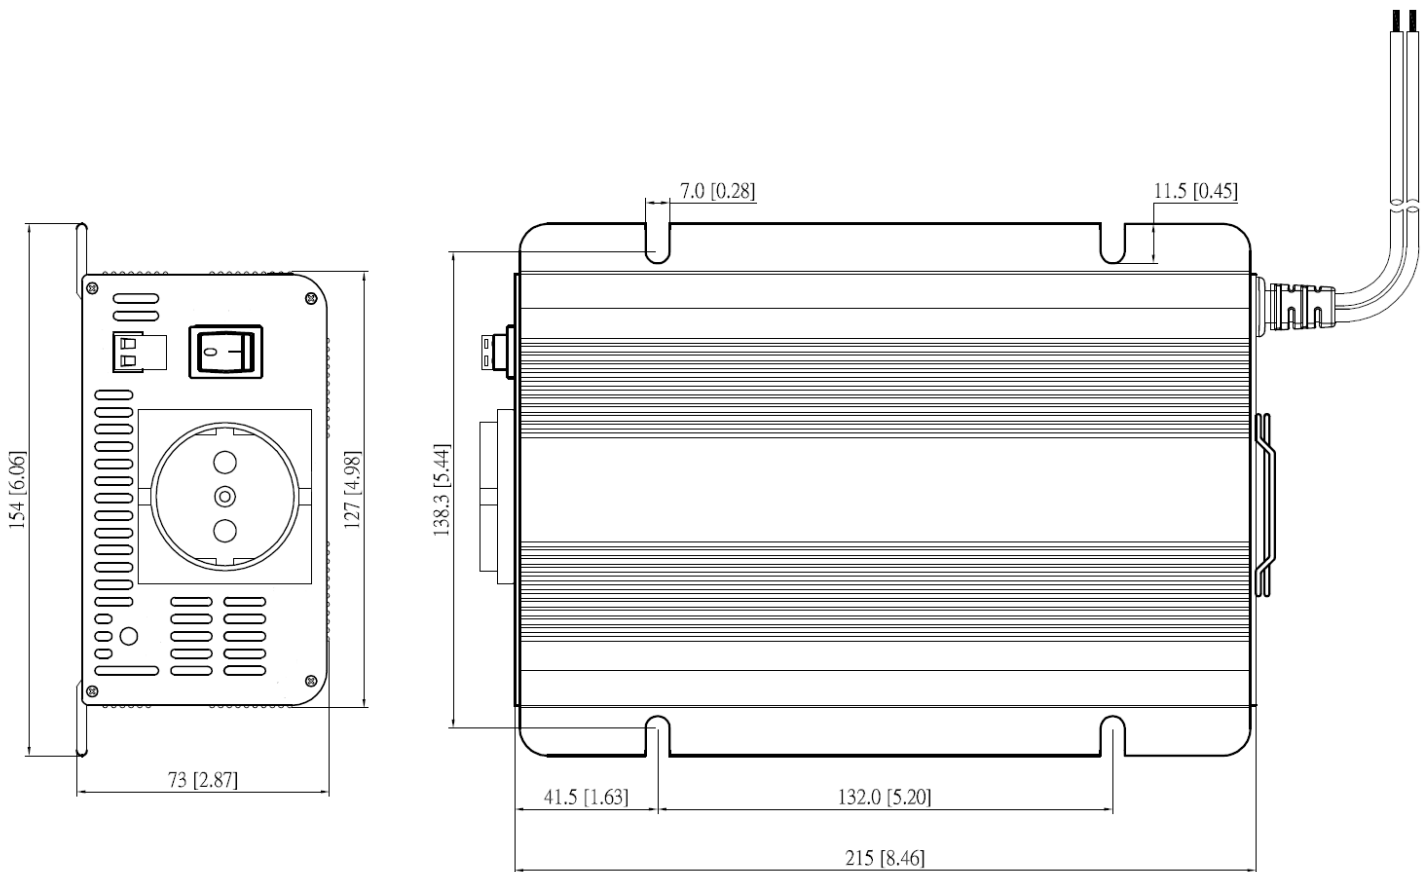

## A. Dimensions of below listed 12V and 24V 350VA products.

PIN012351100 Phoenix 12/350 IEC outlet  
PIN012351200 Phoenix 12/350 Schuko outlet  
PIN012351300 Phoenix 12/350 AU/NZ outlet (AS/NZS 3112)  
PIN012351400 Phoenix 12/350 UK outlet (BS 1363)

## B. Dimensions of below listed 48V 350VA products.

PIN048351100 Phoenix 48/350 IEC outlet

PIN048351200 Phoenix 48/350 Schuko outlet